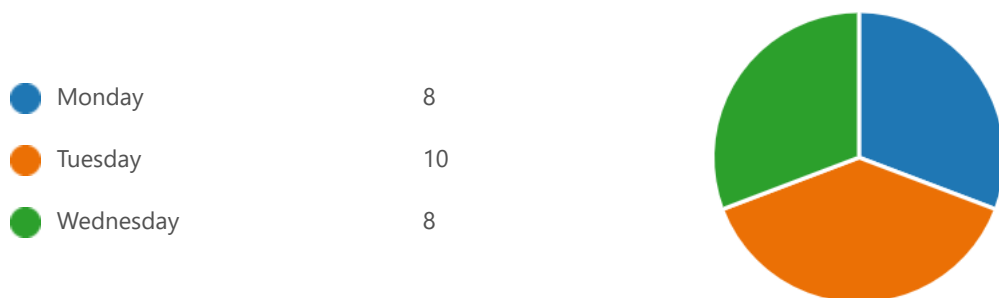

SEL Engagement Assurance Committee

Tell us your preferred days for 2024 - 2025 meetings

16 Responses 91:32 Average time to complete Closed Status

1. First week of the month (Please select all options that works for you)

2. Second week of the month (Please select all options that works for you)

3. Third week of the month (Please select all options that works for you)

4. Fourth week of the month (Please select all options that works for you)