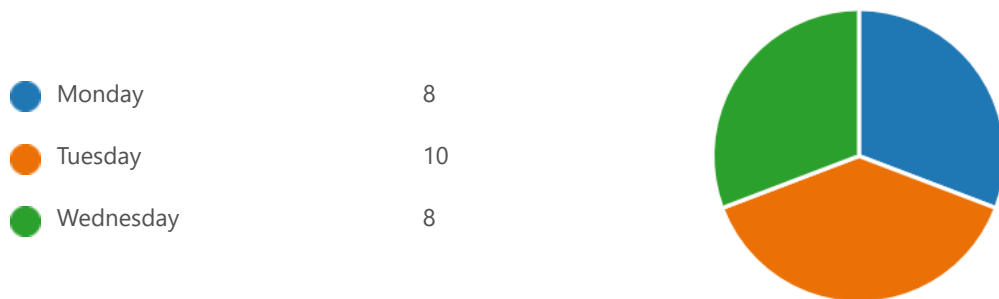

SEL Engagement Assurance Committee

Tell us your preferred days for 2024 - 2025 meetings

16 Responses 91:32 Average time to complete Closed Status

1. First week of the month (Please select all options that works for you)

2. Second week of the month (Please select all options that works for you)

3. Third week of the month (Please select all options that works for you)

4. Fourth week of the month (Please select all options that works for you)